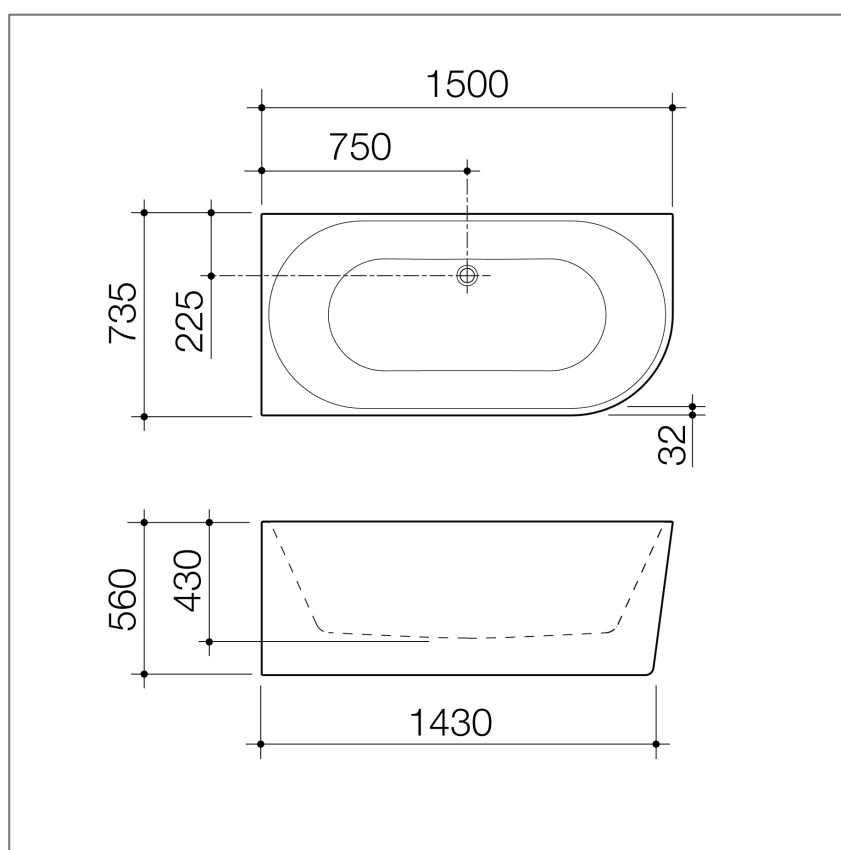

## Urbane II 1500 Left Hand Corner Back to Wall Bath (UII5LHCW)